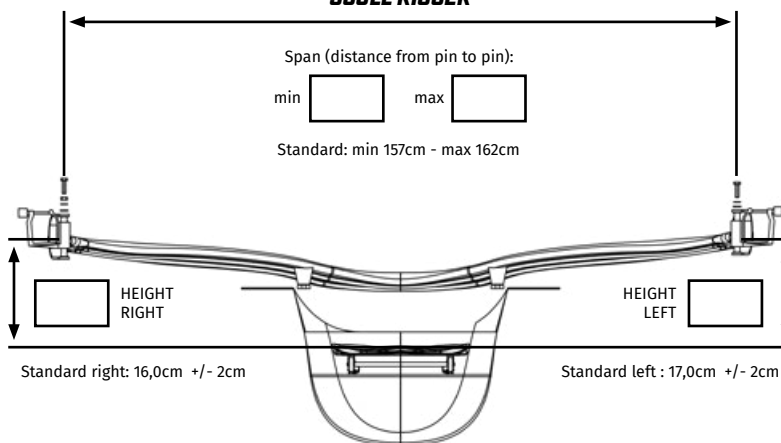

carbon backstay

Carbon wing rigger aliante CWA

Aluminium wing rigger AW

carbon backstay

ONLY FOR SCULL
Aluminium wing rigger aliante AWA *

The oarlock is aligned to the working line. On wing and aliante riggers, it can be adjusted from 4cm towards stern to 8 cm towards bow.

Aluminium rigger AS

Carbon tubular rigger CT

The oarlock is aligned to the working line, but it can be supplied cm _____ towards the bow, on request.

SCULL/SWEEP RIGGERS: SPAN & HEIGHT [cm]

SCULL RIGGER

SWEEP RIGGER

4in1 SEAT

4in1 action seat

4in1 adjustable seat *

Flat
Small
Medium
Large

RIGGER POSITION

* it can exceed World Rowing weight

FOOTSTRETCHER

Height (x):

cm

Maximum angle (α)
(ONLY FOR SINGLE SCULL):

39° 42° 45°

Crossbar to
work line (y):

cm

STEERING SHOE

Steering shoe
at FISA position n°

right foot left foot