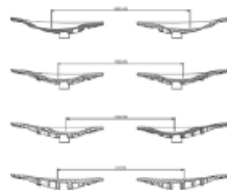

carbon backstay

Carbon wing rigger aliante CWA

Aluminium wing rigger AW

carbon backstay

ONLY FOR SCULL
Aluminium wing rigger aliante AWA *

The oarlock is aligned to the working line. On wing and aliante riggers, it can be adjusted from 4cm towards stern to 8 cm towards bow.

Aluminium rigger AS

Carbon tubular rigger CT

The oarlock is aligned to the working line, but it can be supplied cm _____ towards the bow, on request.

SCULL/SWEEP RIGGERS: SPAN & HEIGHT [cm]

SCULL RIGGER

SWEEP RIGGER

4in1 SEAT

4in1 action seat

4in1 adjustable seat *

Flat
Small
Medium
Large

RIGGER POSITION

* it can exceed World Rowing weight

FOOTSTRETCHER

Height (x):

cm

Maximum angle (α)
(ONLY FOR SINGLE SCULL):

39° 42° 45°

Crossbar to
work line (y):

cm

STEERING SHOE

Steering shoe
at FISA position n°

right foot left foot