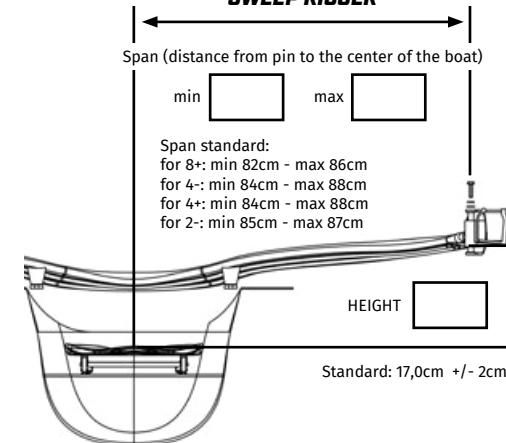

carbon backstay

Carbon wing rigger aliante CWA

Aluminium wing rigger AW

carbon backstay

ONLY FOR SCULL
Aluminium wing rigger aliante AWA *

The oarlock is aligned to the working line. On wing and aliante riggers, it can be adjusted from 4cm towards stern to 8 cm towards bow.

Aluminium rigger AS

Carbon tubular rigger CT

The oarlock is aligned to the working line, but it can be supplied cm _____ towards the bow, on request.

SCULL/SWEEP RIGGERS: SPAN & HEIGHT [cm]

SCULL RIGGER

SWEEP RIGGER

4in1 SEAT

4in1 action seat

4in1 adjustable seat *

Flat
Small
Medium
Large

RIGGER POSITION

* it can exceed World Rowing weight

FOOTSTRETCHER

Height (x):

cm

Maximum angle (α)
(ONLY FOR SINGLE SCULL):

39° 42° 45°

Crossbar to
work line (y):

cm

STEERING SHOE

Steering shoe
at FISA position n°

right foot left foot