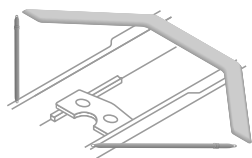

CLIENT (name/surname)

ORDER

ORDER DATE

BOAT TYPE

MOULD

CREW WEIGHT

RIGGER TYPE

Carbon wing rigger CW

carbon backstay

Carbon wing rigger aliante CWA

Aluminium wing rigger AW

carbon backstay

ONLY FOR SCULL
Aluminium wing rigger aliante AWA *

The oarlock is aligned to the working line. On wing and aliante riggers, it can be adjusted from 4cm towards stern to 8 cm towards bow.

Aluminium rigger AS

Carbon tubular rigger CT

The oarlock is aligned to the working line, but it can be supplied cm _____ towards the bow, on request.

SCULL/SWEEP RIGGERS: SPAN & HEIGHT [cm]

SCULL RIGGER

SWEEP RIGGER

4in1 SEAT

4in1 action seat

4in1 adjustable seat *

Flat
Small
Medium
Large

RIGGER POSITION

* it can exceed World Rowing weight

FOOTSTRETCHER

Height (x):