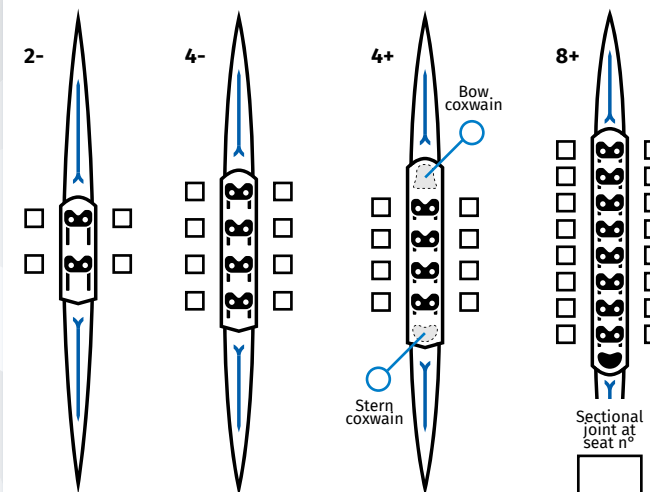

carbon backstay

Carbon wing rigger aliante CWA

Aluminium wing rigger AW

carbon backstay

ONLY FOR SCULL
Aluminium wing rigger aliante AWA *

The oarlock is aligned to the working line. On wing and aliante riggers, it can be adjusted from 4cm towards stern to 8 cm towards bow.

Aluminium rigger AS

Carbon tubular rigger CT

The oarlock is aligned to the working line, but it can be supplied cm _____ towards the bow, on request.

SCULL/SWEEP RIGGERS: SPAN & HEIGHT [cm]

SCULL RIGGER

SWEEP RIGGER

4in1 SEAT

4in1 action seat

4in1 adjustable seat *

Flat
Small
Medium
Large

RIGGER POSITION

* it can exceed World Rowing weight

FOOTSTRETCHER

Height (x):

cm

Maximum angle (α)
(ONLY FOR SINGLE SCULL):

39° 42° 45°

Crossbar to
work line (y):

cm

STEERING SHOE

Steering shoe
at FISA position n°

right foot left foot