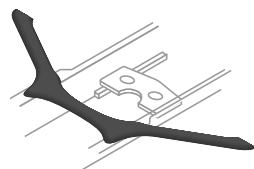

CLIENT (name/surname)

ORDER

ORDER DATE

BOAT TYPE

MOULD

CREW WEIGHT

RIGGER TYPE

Carbon wing rigger CW

carbon backstay

Carbon wing rigger aliante CWA

Aluminium wing rigger AW

carbon backstay

ONLY FOR SCULL
Aluminium wing rigger aliante AWA *

The oarlock is aligned to the working line. On wing and aliante riggers, it can be adjusted from 4cm towards stern to 8 cm towards bow.

Aluminium rigger AS

Carbon tubular rigger CT

The oarlock is aligned to the working line, but it can be supplied cm _____ towards the bow, on request.

SCULL/SWEEP RIGGERS: SPAN & HEIGHT [cm]

SCULL RIGGER

SWEEP RIGGER