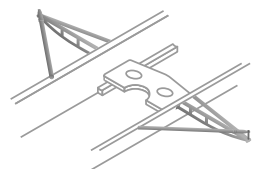

carbon backstay

Carbon wing rigger aliante CWA

Aluminium wing rigger AW

carbon backstay

ONLY FOR SCULL
Aluminium wing rigger aliante AWA *

The oarlock is aligned to the working line. On wing and aliante riggers, it can be adjusted from 4cm towards stern to 8 cm towards bow.

Aluminium rigger AS

Carbon tubular rigger CT

The oarlock is aligned to the working line, but it can be supplied cm _____ towards the bow, on request.

SCULL/SWEEP RIGGERS: SPAN & HEIGHT [cm]

SCULL RIGGER

SWEEP RIGGER

4in1 SEAT

4in1 action seat

4in1 adjustable seat *

Flat
Small
Medium
Large

RIGGER POSITION

* it can exceed World Rowing weight

FOOTSTRETCHER

Height (x):

cm

Maximum angle (α)
(ONLY FOR SINGLE SCULL):

39° 42° 45°

Crossbar to
work line (y):

cm

STEERING SHOE

Steering shoe
at FISA position n°

right foot left foot