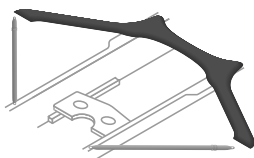

CLIENT (name/surname)

ORDER

ORDER DATE

BOAT TYPE

MOULD

CREW WEIGHT

RIGGER TYPE

Carbon wing rigger CW

carbon backstay

Carbon wing rigger aliante CWA

Aluminium wing rigger AW

carbon backstay

ONLY FOR SCULL
Aluminium wing rigger aliante AWA *

The oarlock is aligned to the working line. On wing and aliante riggers, it can be adjusted from 4cm towards stern to 8 cm towards bow.

Aluminium rigger AS

Carbon tubular rigger CT

The oarlock is aligned to the working line, but it can be supplied cm _____ towards the bow, on request.

SCULL/SWEEP RIGGERS: SPAN & HEIGHT [cm]

SCULL RIGGER

SWEEP RIGGER