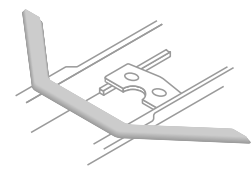

carbon backstay

Carbon wing rigger aliante CWA

Aluminium wing rigger AW

carbon backstay

ONLY FOR SCULL
Aluminium wing rigger aliante AWA *

The oarlock is aligned to the working line. On wing and aliante riggers, it can be adjusted from 4cm towards stern to 8 cm towards bow.

Aluminium rigger AS

Carbon tubular rigger CT

The oarlock is aligned to the working line, but it can be supplied cm _____ towards the bow, on request.

SCULL/SWEEP RIGGERS: SPAN & HEIGHT [cm]

SCULL RIGGER

SWEEP RIGGER

4in1 SEAT

4in1 action seat

4in1 adjustable seat *

Flat
Small
Medium
Large

RIGGER POSITION

* it can exceed World Rowing weight

FOOTSTRETCHER

Height (x):

cm

Maximum angle (α)
(ONLY FOR SINGLE SCULL):

39° 42° 45°

Crossbar to
work line (y):

cm

STEERING SHOE

Steering shoe
at FISA position n°

right foot left foot