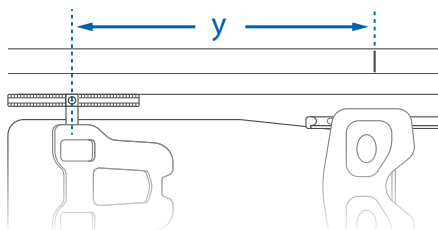

carbon backstay

Carbon wing rigger aliante CWA

Aluminium wing rigger AW

carbon backstay

ONLY FOR SCULL
Aluminium wing rigger aliante AWA *

The oarlock is aligned to the working line. On wing and aliante riggers, it can be adjusted from 4cm towards stern to 8 cm towards bow.

Aluminium rigger AS

Carbon tubular rigger CT

The oarlock is aligned to the working line, but it can be supplied cm _____ towards the bow, on request.

SCULL/SWEEP RIGGERS: SPAN & HEIGHT [cm]

SCULL RIGGER

SWEEP RIGGER

cm

Maximum angle (α)
(ONLY FOR SINGLE SCULL):

39° 42° 45°

Crossbar to
work line (y):

cm

STEERING SHOE

Steering shoe
at FISA position n°

right foot left foot

FIN

Aluminium fin

Black anodized
aluminium fin *

MAS ROWING SHOES

Shoe size (for each seat):

n°1 n°2 n°3 n°4

n°5 n°6 n°7 n°8

Attention: MAS shoes use EUR shoe size system, find your correspondent size in the International Shoe Size Conversion Charts below: