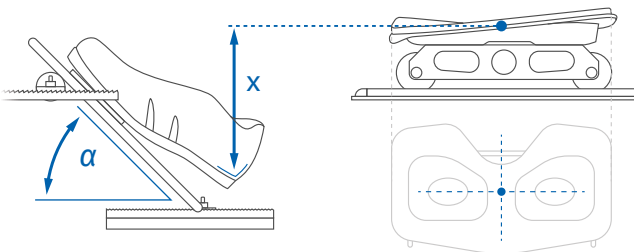

carbon backstay

Carbon wing rigger aliante CWA

Aluminium wing rigger AW

carbon backstay

ONLY FOR SCULL
Aluminium wing rigger aliante AWA *

The oarlock is aligned to the working line. On wing and aliante riggers, it can be adjusted from 4cm towards stern to 8 cm towards bow.

Aluminium rigger AS

Carbon tubular rigger CT

The oarlock is aligned to the working line, but it can be supplied cm _____ towards the bow, on request.

SCULL/SWEEP RIGGERS: SPAN & HEIGHT [cm]

SCULL RIGGER

SWEEP RIGGER

4in1 SEAT

4in1 action seat

4in1 adjustable seat *

Flat
Small
Medium
Large

RIGGER POSITION

* it can exceed World Rowing weight

FOOTSTRETCHER

Height (x):

cm

Maximum angle (α)
(ONLY FOR SINGLE SCULL):

39° 42° 45°

Crossbar to
work line (y):

cm

STEERING SHOE

Steering shoe
at FISA position n°

right foot left foot