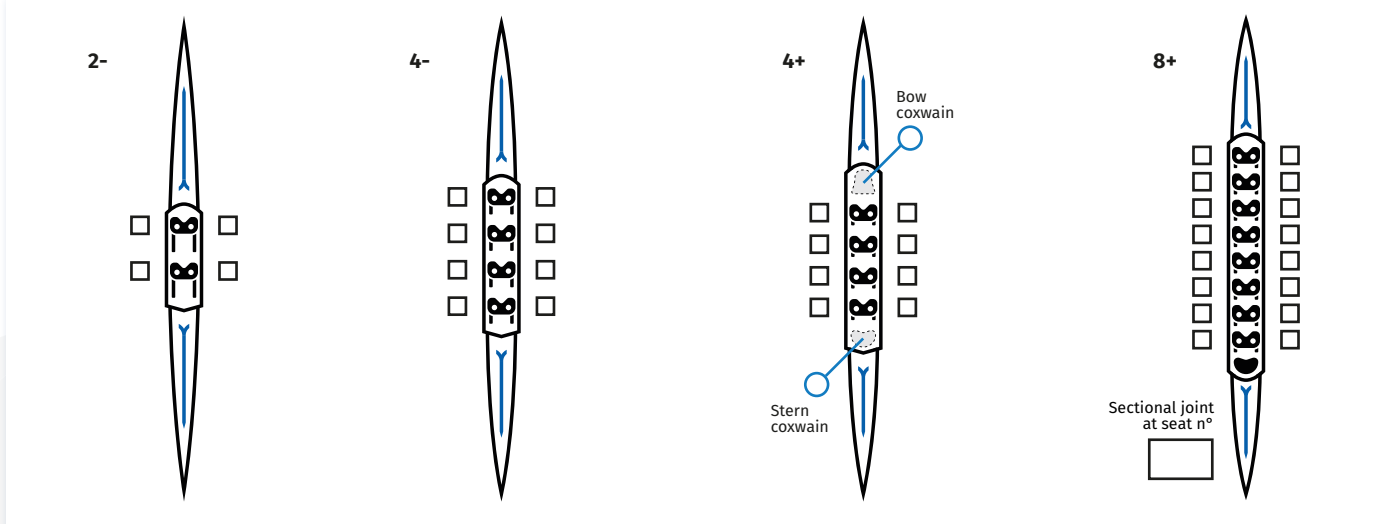

\* The oarlock is aligned to the working line; can be supplied cm \_\_\_\_\_ towards the bow, on request. All other wing riggers are adjustable within a range of 4 cm towards the stern and 8 cm towards the bow.

## SCULL/SWEEP RIGGERS: SPAN & HEIGHT [cm]

## RIGGER POSITION

## FOOTSTRETCHER

- Height (D): cm
- Maximum angle ( $\alpha$ ):  
39°  42°  45°