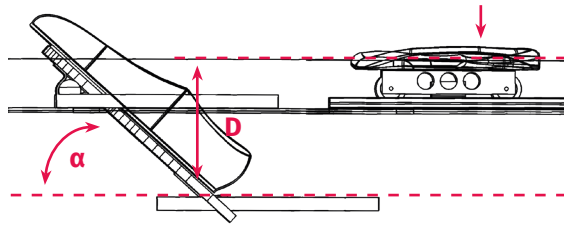

\* The oarlock is aligned to the working line; can be supplied cm \_\_\_\_\_ towards the bow, on request. All other wing riggers are adjustable within a range of 4 cm towards the stern and 8 cm towards the bow.

## SCULL/SWEEP RIGGERS: SPAN & HEIGHT [cm]

## RIGGER POSITION

## FOOTSTRETCHER

- Height (D): cm
- Maximum angle ( $\alpha$ ):  
39°  42°  45°