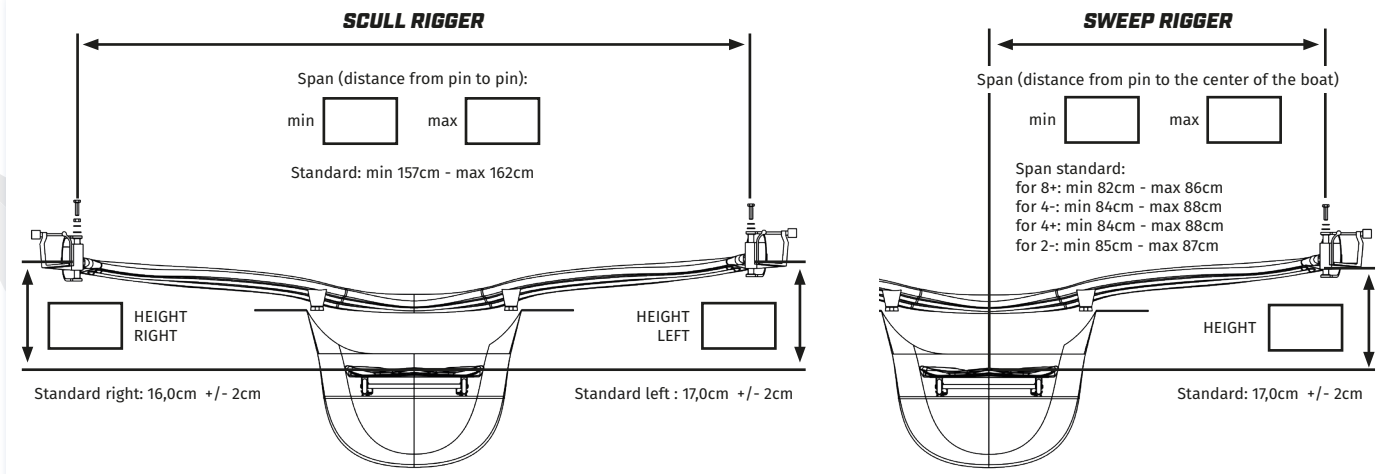

## RIGGER TYPE

- Carbon wing rigger aliante CWA
- Aluminium wing rigger aliante AWA
- Carbon wing rigger CW
- Aluminium wing rigger AW
- Carbon tubular rigger CT \*
- Aluminium rigger AS \*
- optional with carbon Backstay*

\* The oarlock is aligned to the working line; can be supplied cm \_\_\_\_\_ towards the bow, on request. All other wing riggers are adjustable within a range of 4 cm towards the stern and 8 cm towards the bow.

## SCULL/SWEEP RIGGERS: SPAN & HEIGHT [cm]

## FOOTSTRETCHER

- Height (D): cm
- Maximum angle ( $\alpha$ ):  
39°  42°  45°